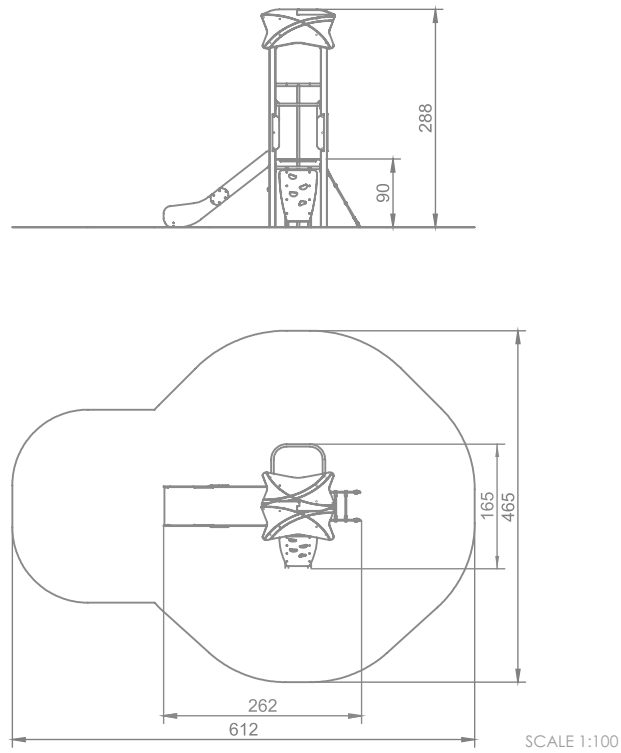

#### INFORMATION ABOUT THE PRODUCT

Dimensions	262 x 165 cm
Safety zone	612 x 465 cm
Safety zone area	20,4 m <sup>2</sup>
Overall height	288 cm
Free fall height	90 cm
Amount of users	6
Product complies with EN 1176-1:2017-12	YES
Availability of spare parts	YES
Age range	3-14

According to EN 1176-1:2017-12 norm, the product requires applying a safety surface according to the product's free fall height.

00102

**MATERIALS:**

<p>PLATES OF THE WALLS MADE OF 12 MM HDPE IN THE HIGHEST QUALITY</p>	<p>ANTI-SLIP ANTHRACITE 10MM HPL PLATFORM PLATE WITH A VERY HIGH RESISTANCE TO WEATHER CONDITIONS AND ATTRITION.</p>	<p>SOLID CONSTRUCTION MADE OF BLACK STEEL, CLEANED THE SANDBLASTING PROCESS</p>
		
<p>SLIDES MADE OF STAINLESS STEEL AISI 304, SIDE PANELS MADE OF HDPE POLYETHYLENE</p>	<p>POLYPROPYLENE ROPES PPMULTISPLIT TYPE WITH A STEEL CORE AND A DIAMETER OF 16 MM</p>	
