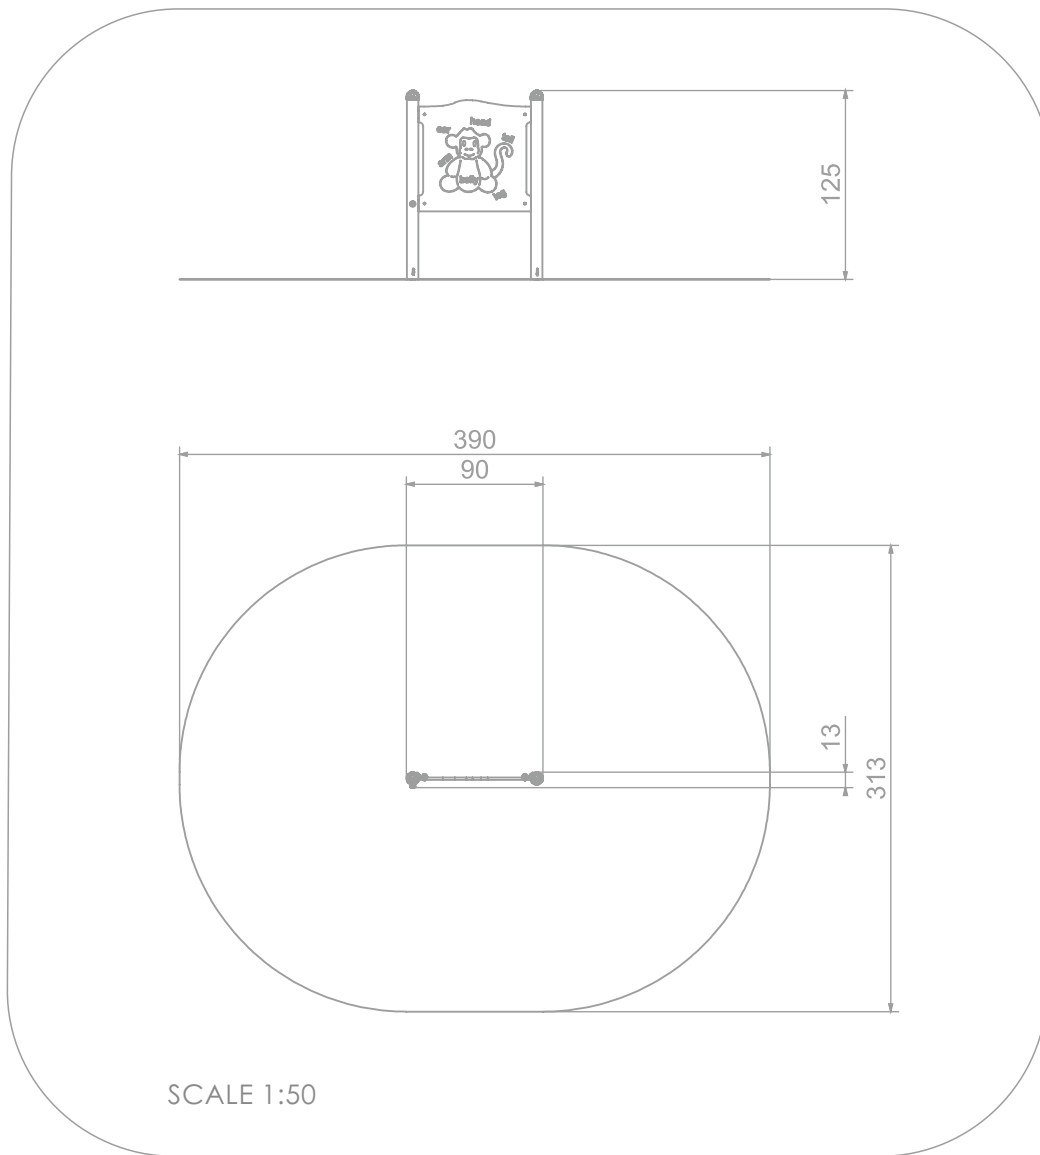

4102

MATERIALS:

SOLID CONSTRUCTION MADE OF STAINLESS STEEL AISI 304 TOTALLY RESISTANT TO WEATHER CONDITIONS	PLATES OF THE WALLS MADE OF COLORFUL TRIPLE LAYERED 15 MM HDPE POLYETHYLENE	SAFE PIPE PLUGS MADE OF INJECTION MOLDED POLYAMIDE	PLATE AND ROPE CONNECTORS MADE OF INJECTION MOLDED POLYAMIDE