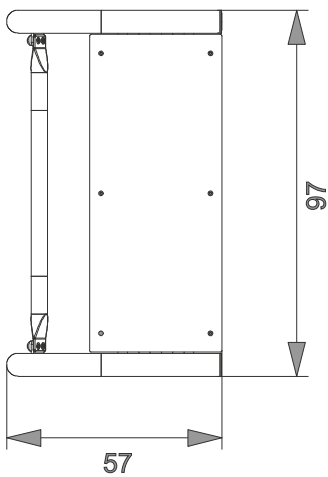

**Information about the product**

Dimensions	97 x 57 cm
Overall height	90 cm
Availability of spare parts	Yes

Functions

SKALA 1:20

Materials

Solid construction: made of recycled steel IS235JR, powder galvanized and covered in powder coating paint.

Plates of the walls made of colourful 13 mm hpl.

Let's **Buglo**