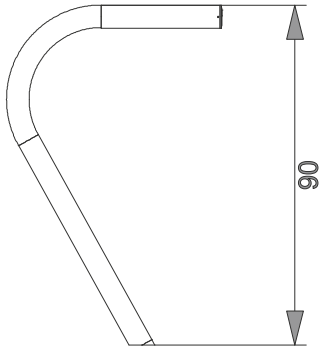

**Information about the product**

Dimensions	97 x 57 cm
Overall height	90 cm
Availability of spare parts	Yes

Functions

SKALA 1:20

Materials

Solid construction: made of recycled steel IS235JR, powder galvanized and covered in powder coating paint.

Plates of the walls made of colourful 13 mm hpl.

Let's **Buglo**