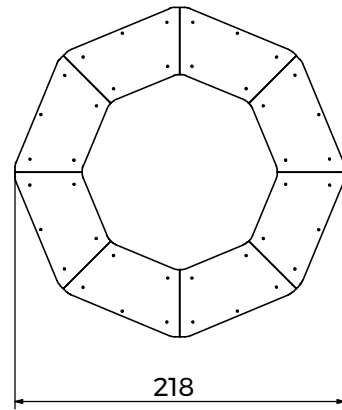

Product description

Construction: Manufactured from 40 x 40 mm black steel profiles, shot-blasted, protected by powder galvanising and powder coating.

Seat: Made of 10 mm thick non-slip HPL hexagonal panel, characterised by maximum resistance to atmospheric conditions and high-grade abrasion resistance.

Scale 1:50