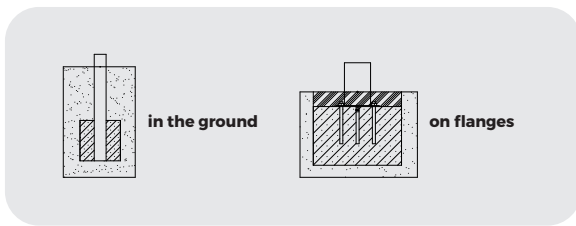

Product description

Construction: Manufactured from 40 x 40 mm black steel profiles, shot-blasted, protected by powder galvanising and powder coating.

Seat: Made of 10 mm thick non-slip HPL hexagonal panel, characterised by maximum resistance to atmospheric conditions and high-grade abrasion resistance.

Scale 1:50

Installation method

Materials

Solid construction made of blacksteel S235JR, cleaned in the sandblasting process

Anti-slip 10 mm hpl plate