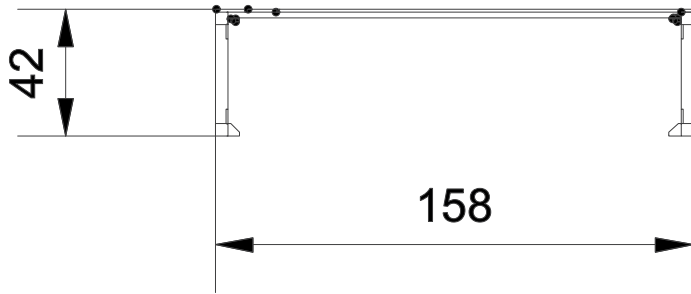

**Informacje o produkcie**

Dimensions	158 x 43,5 cm
Overall height	59 cm

Functions

SCALE 1:25

Materials

Solid construction made of blacksteel S235JR, cleaned in the sandblasting process.

Anti - slip 10 mm HPL platform plate