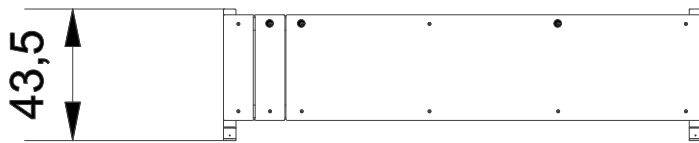

**Informacje o produkcie**

Dimensions	158 x 43,5 cm
Overall height	59 cm

Functions

SCALE 1:25

Materials

Solid construction made of blacksteel S235JR, cleaned in the sandblasting process.

Anti - slip 10 mm HPL platform plate