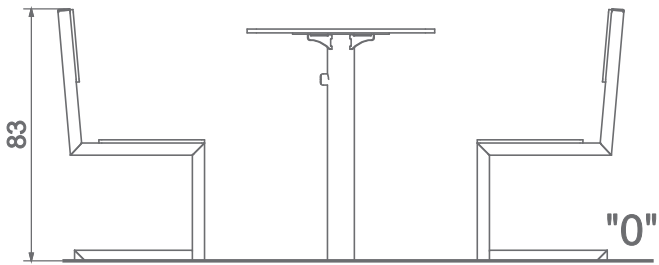

Information about the product

Dimensions	62 x 187 cm
Overall height	83 cm

Functions

CUSTOM ART MASTER

Technology allowing for the permanent transfer of any graphics onto the surface of HPL panels.

SCALE 1:25

Materials

Solid construction made of blacksteel S235JR, cleaned in the sandblasting process

Anti-slip 10 mm hpl plate

HPL plate with game graphics.

Let's **Buglo**