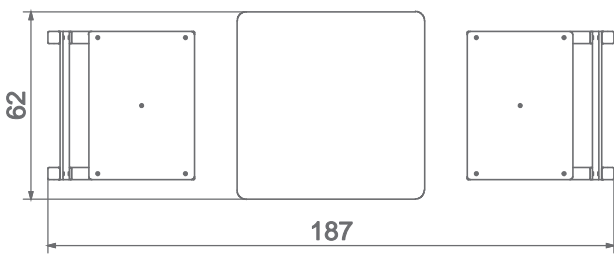

Information about the product

Dimensions	62 x 187 cm
Overall height	83 cm

Functions

CUSTOM ART MASTER

Technology allowing for the permanent transfer of any graphics onto the surface of HPL panels.

SCALE 1:25

Materials

Solid construction made of blacksteel S235JR, cleaned in the sandblasting process

Anti-slip 10 mm hpl plate

HPL plate with game graphics.

Let's **Buglo**