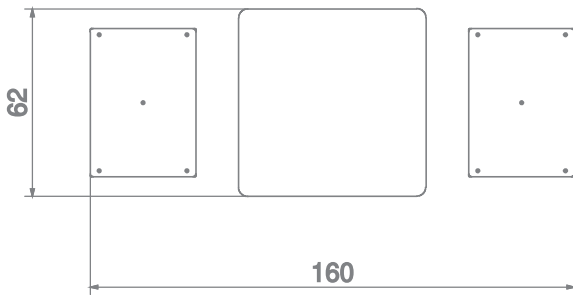

### Information about the product

Dimensions	62 x 160 cm
Overall height	83 cm

### Functions

scale 1:25