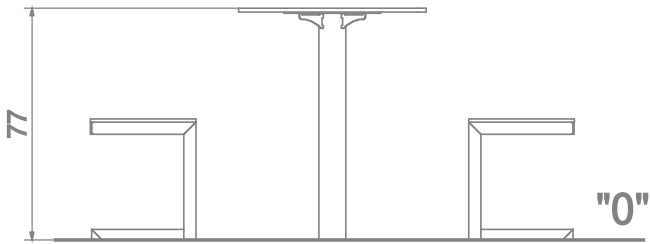

### Information about the product

Dimensions	62 x 160 cm
Overall height	83 cm

### Functions

scale 1:25