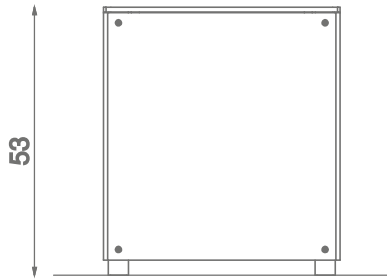

**Information about the product**

Dimensions	47 x 47 cm
Overall height	53 cm
Availability of spare parts	Yes

SCALE 1:25

**Materials**

Solid construction made of blacksteel S235JR, cleaned in the sandblasting process

Anti-slip 10 mm hpl plate

Let's **Buglo**