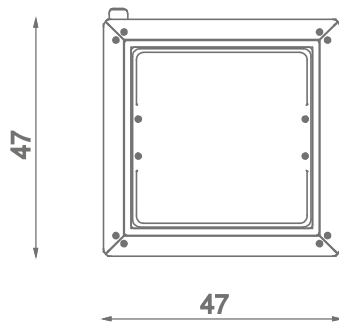

**Information about the product**

Dimensions	47 x 47 cm
Overall height	53 cm
Availability of spare parts	Yes

SCALE 1:25

**Materials**

Solid construction made of blacksteel S235JR, cleaned in the sandblasting process

Anti-slip 10 mm hpl plate

Let's **Buglo**