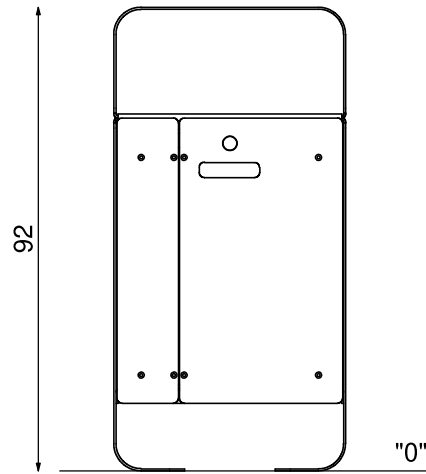

**Information about the product**

Dimensions	46 x 39 cm
Overall height	92 cm
Capacity	60 L
Availability of spare parts	Yes

SCALE 1:15

Materials

Solid construction made of blacksteel s235jr, cleaned in the sandblasting process

Anti-slip 10 mm HPL platform plate

Let's Buglo