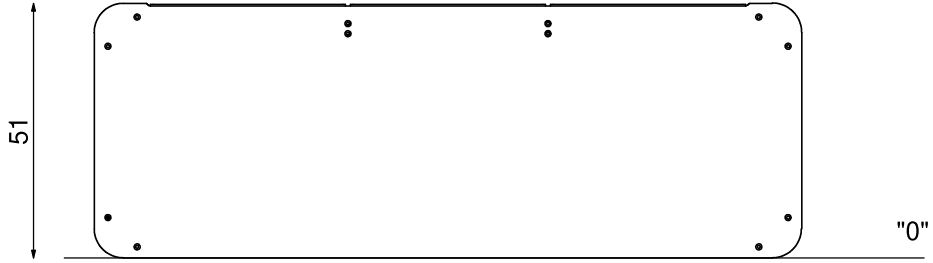

Information about the product

Dimensions	140 x 40 cm
Overall height	51 cm
Availability of spare parts	Yes

SCALE 1:15

Materials

Solid construction made of blacksteel s235jr, cleaned in the sandblasting process

Anti-slip 10 mm HPL platform plate

Let's Buglo