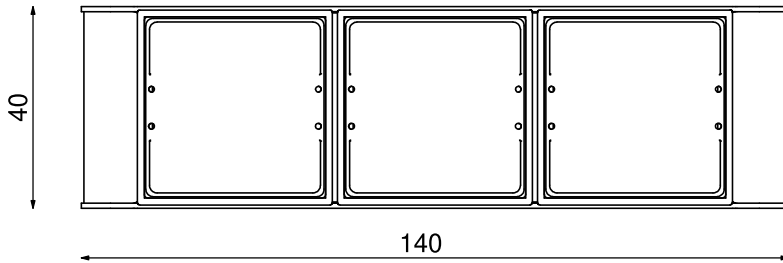

Information about the product

Dimensions	140 x 40 cm
Overall height	51 cm
Availability of spare parts	Yes

SCALE 1:15

Materials

Solid construction made of blacksteel s235jr, cleaned in the sandblasting process

Anti-slip 10 mm HPL platform plate

Let's Buglo