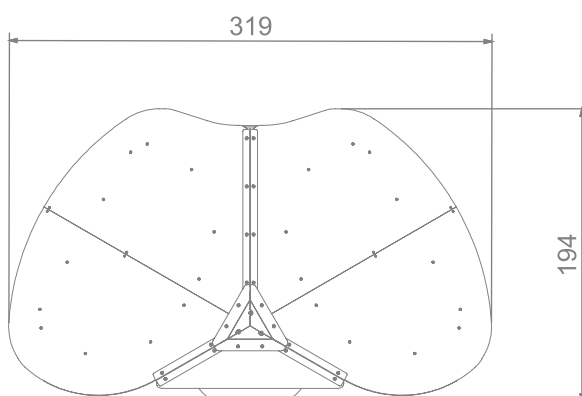

INFORMATION ABOUT THE PRODUCT

Dimensions	194 x 319 cm
Overall height	244 cm
Availability of spare parts	YES

6081

SCALE 1:50

MATERIALS:

PLATES OF THE WALLS AND PLATFORMS MADE OF COLOURFUL 13 MM HPL

PLATES OF THE WALLS MADE OF COLOURFUL TRIPLE LAYERED 15 MM HDPE POLYETHYLENE, IN THE HIGHEST QUALITY