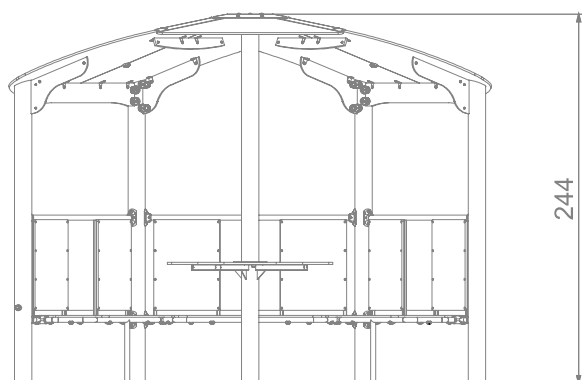

INFORMATION ABOUT THE PRODUCT

Dimensions	194 x 319 cm
Overall height	244 cm
Availability of spare parts	YES

6081

SCALE 1:50

MATERIALS:

PLATES OF THE WALLS AND PLATFORMS MADE OF COLOURFUL 13 MM HPL

PLATES OF THE WALLS MADE OF COLOURFUL TRIPLE LAYERED 15 MM HDPE POLYETHYLENE, IN THE HIGHEST QUALITY