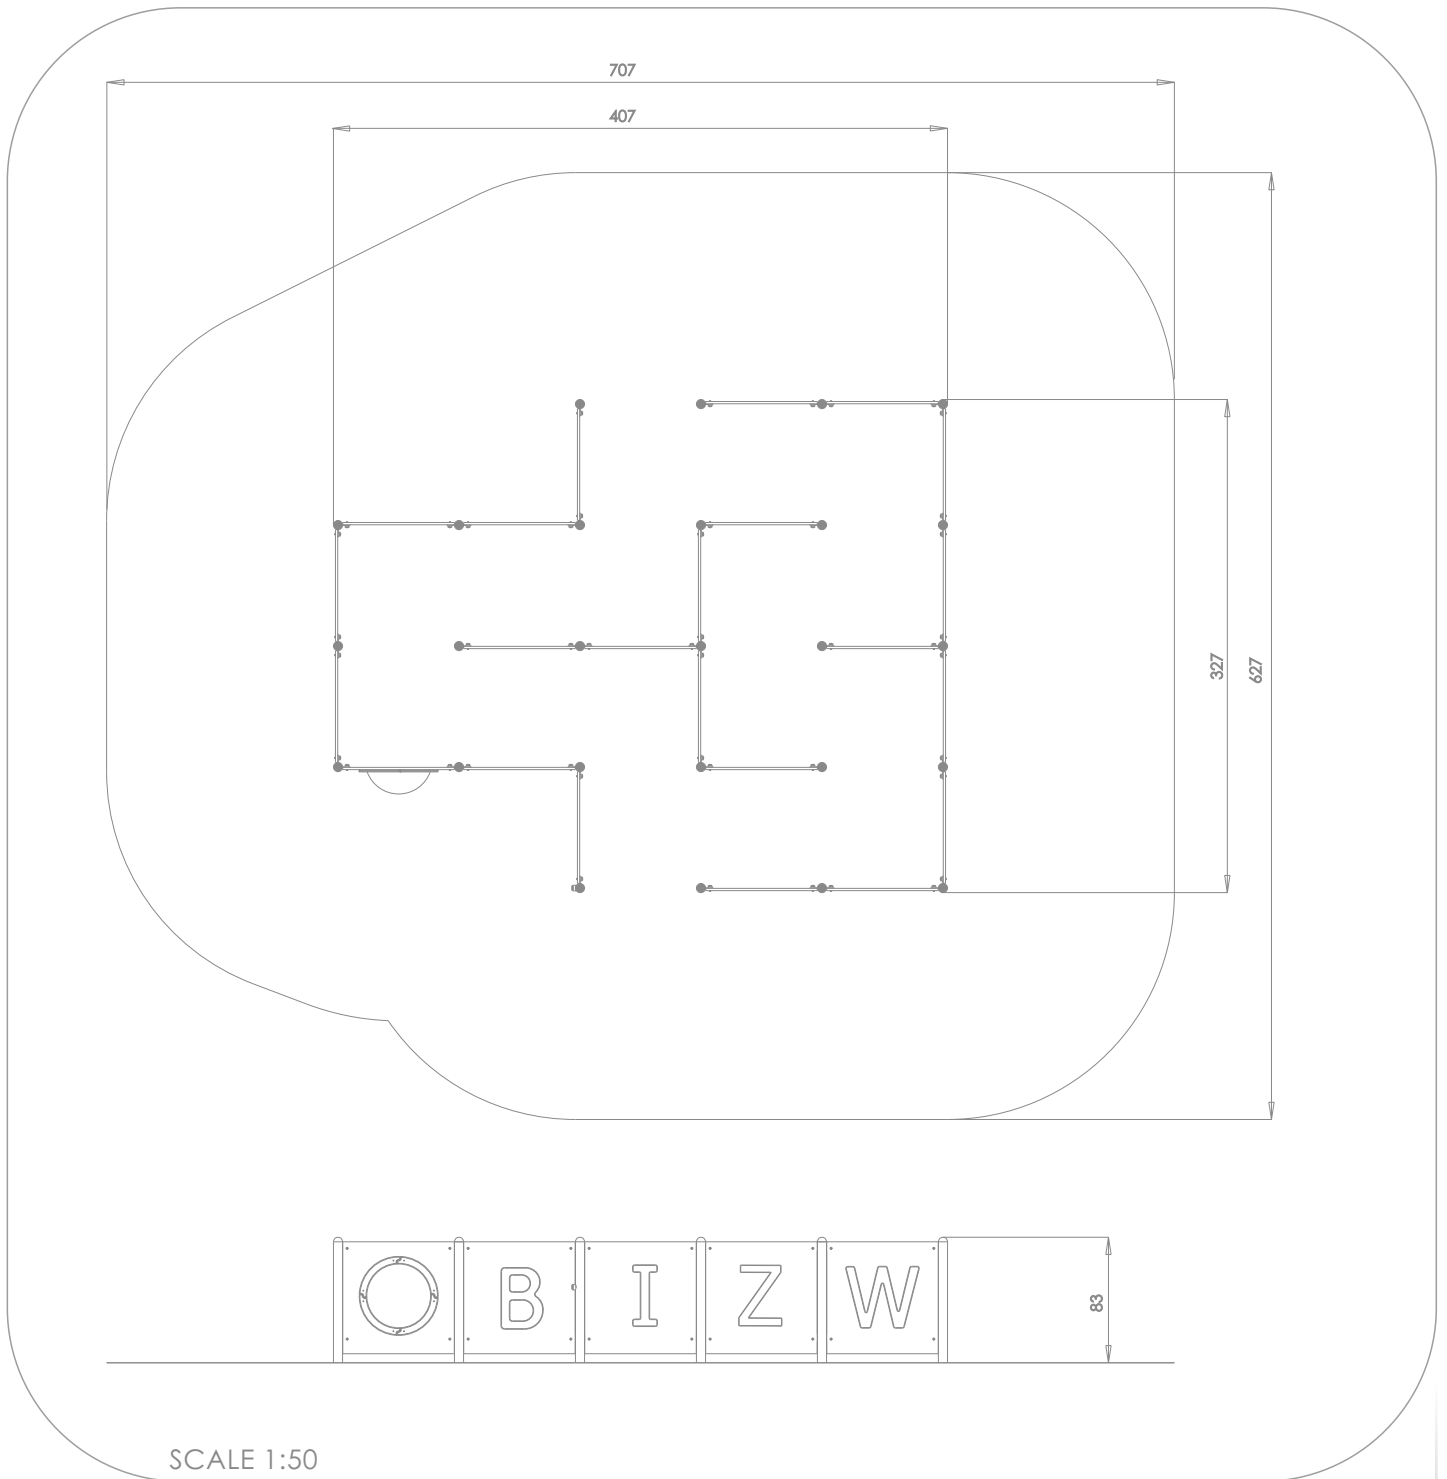

7025

MATERIALS:

PLATE AND ROPE CONNECTORS AND SAFE PIPE PLUGS MADE OF INJECTION MOLDED POLYAMIDE	PLATES OF THE WALLS MADE OF COLOURFUL TRIPLE LAYERED 15 MM HDPE POLYETHYLENE, IN THE HIGHEST QUALITY, TOTALLY DAMP-PROOF	STEEL CONSTRUCTION: STAINLESS STEEL AISI304