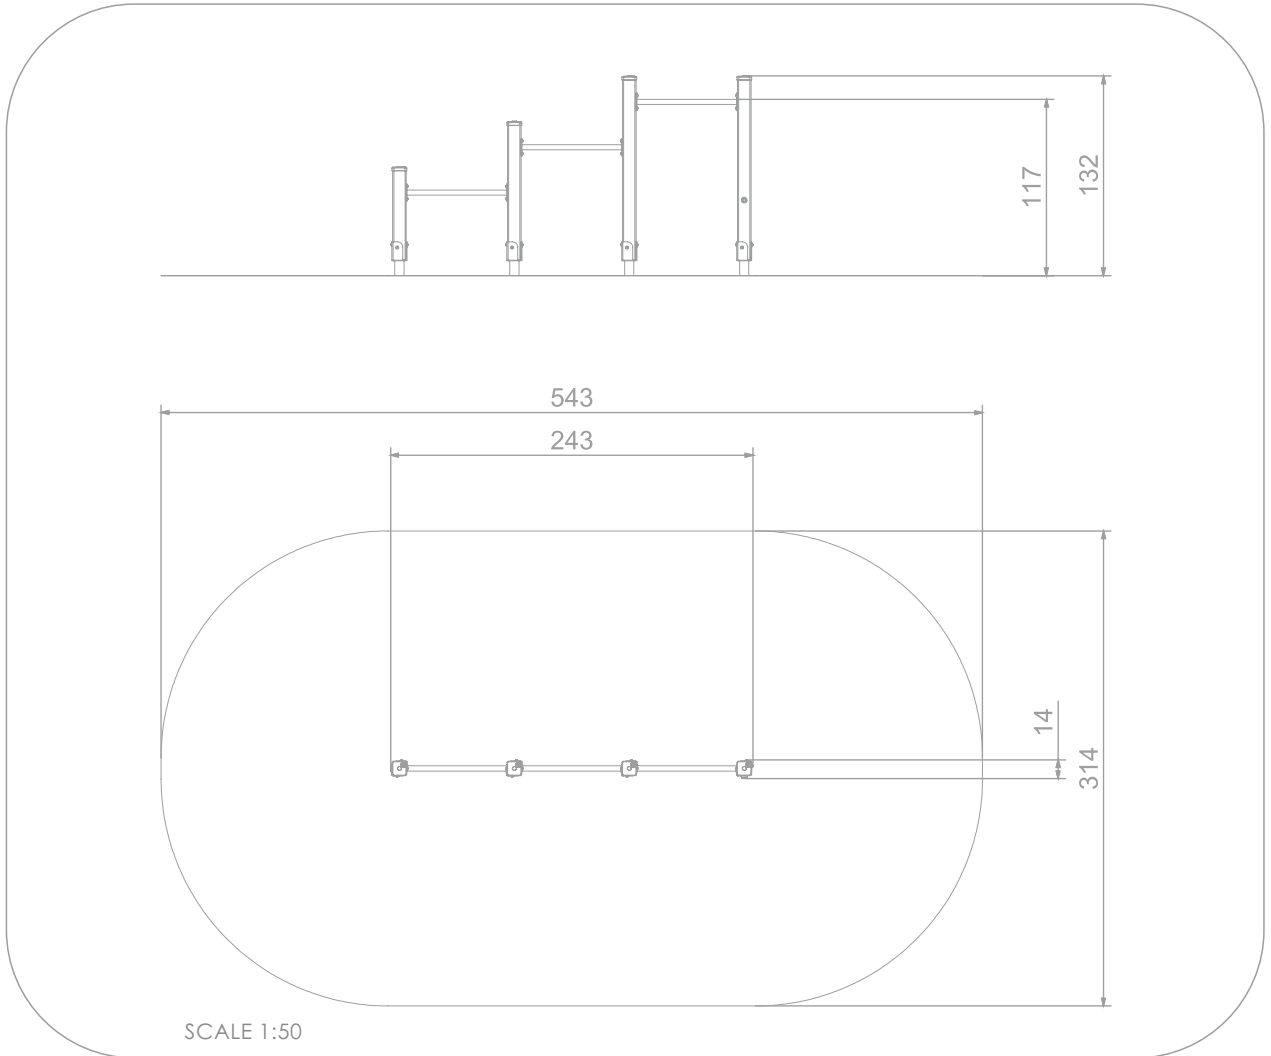

### INFORMATION ABOUT THE PRODUCT

Dimensions	14 x 243 cm
Safety zone	314 x 543 cm
Safety zone area	16 m <sup>2</sup>
Overall height	132 cm
Free fall height	117 cm
Amount of users	3
Product complies with EN 1176-1:2017	YES
Availability of spare parts	YES
Age range	3-12
<small>According to EN 1176-1:2017 norm, the product requires applying a safety surface according to the product's free fall height.</small>	

8006

**MATERIALS:**

SOFT CONIFER WOOD  
90 X 90 MM, CORELESS,  
GLUED IN LAYERS WITH  
POLYURETHANE GLUES,  
TOTALLY RESISTANT TO WATER.

WOODEN POSTS  
ANCHORED TO THE  
GROUND WITH POWDER  
GALVANIZED AND  
POWDER COATED STEEL  
ANCHORS.