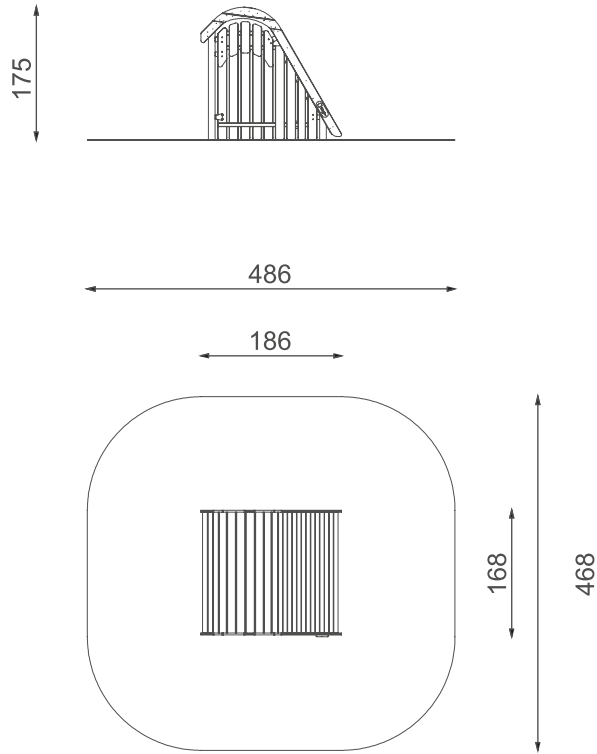

**Information about the product**

|   |                      |
|---|----------------------|
| Dimensions                              | 186 x 168 cm         |
| Safety zone                             | 486 x 468 cm         |
| Safety zone area                        | -20,8 m <sup>2</sup> |
| Overall height                          | 175 cm               |
| Free fall height                        | 25 cm                |
| Amount of users                         | 6                    |
| Tallest element                         | 226 cm               |
| Heaviest element                        | 97 kg                |
| Product complies with EN 1176-1:2017-12 | Yes                  |
| Availability of spare parts             | Yes                  |
| Age range                               | 1-8                  |

According to EN 1176-1:2017-12 norm, the product requires applying a safety surface according to the product's free fall height.

**Functions**

**Let's Buglo**

1:100

**Materials**

Natural robinia wood

Robinia painted with a special water-based paint, Quick-drying, vapour-permeable providing a semi-gloss finish.