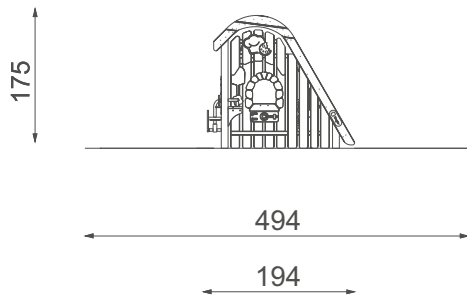

Information about the product

Dimensions	194 x 168 cm
Safety zone	494 x 468 cm
Safety zone area	~20,9 m. ²
Overall height	175 cm
Free fall height	60 cm
Amount of users	6
Tallest element	226 cm
Heaviest element	97 kg
Product complies with EN 1176-1:2017-12	Yes
Availability of spare parts	Yes
Age range	1-8

According to EN 1176-1:2017-12 norm, the product requires applying a safety surface according to the product's free fall height.

Functions

Socialising

Sensory
Integration

Play boards

Let's **Buglo**

Inside

1:100