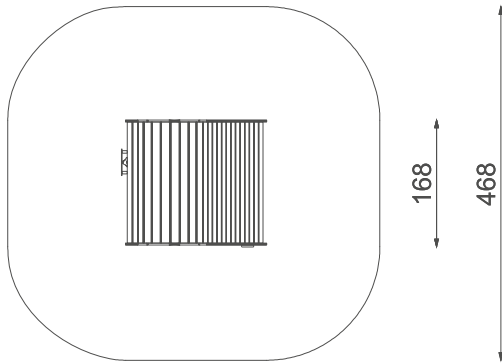

Information about the product

Dimensions	194 x 168 cm
Safety zone	494 x 468 cm
Safety zone area	~20,9 m. ²
Overall height	175 cm
Free fall height	60 cm
Amount of users	6
Tallest element	226 cm
Heaviest element	97 kg
Product complies with EN 1176-1:2017-12	Yes
Availability of spare parts	Yes
Age range	1-8

According to EN 1176-1:2017-12 norm, the product requires applying a safety surface according to the product's free fall height.

Functions

Socialising

Sensory
Integration

Play boards

Let's **Buglo**

Inside

1:100

Elements made of coloured, highest quality HPL 13 mm completely resistant to moisture and UV.

Elements made of high quality, coloured triple-layer HDPE 15 mm, resistant to moisture and UV.

Polycarbonate sheets with direct printing.