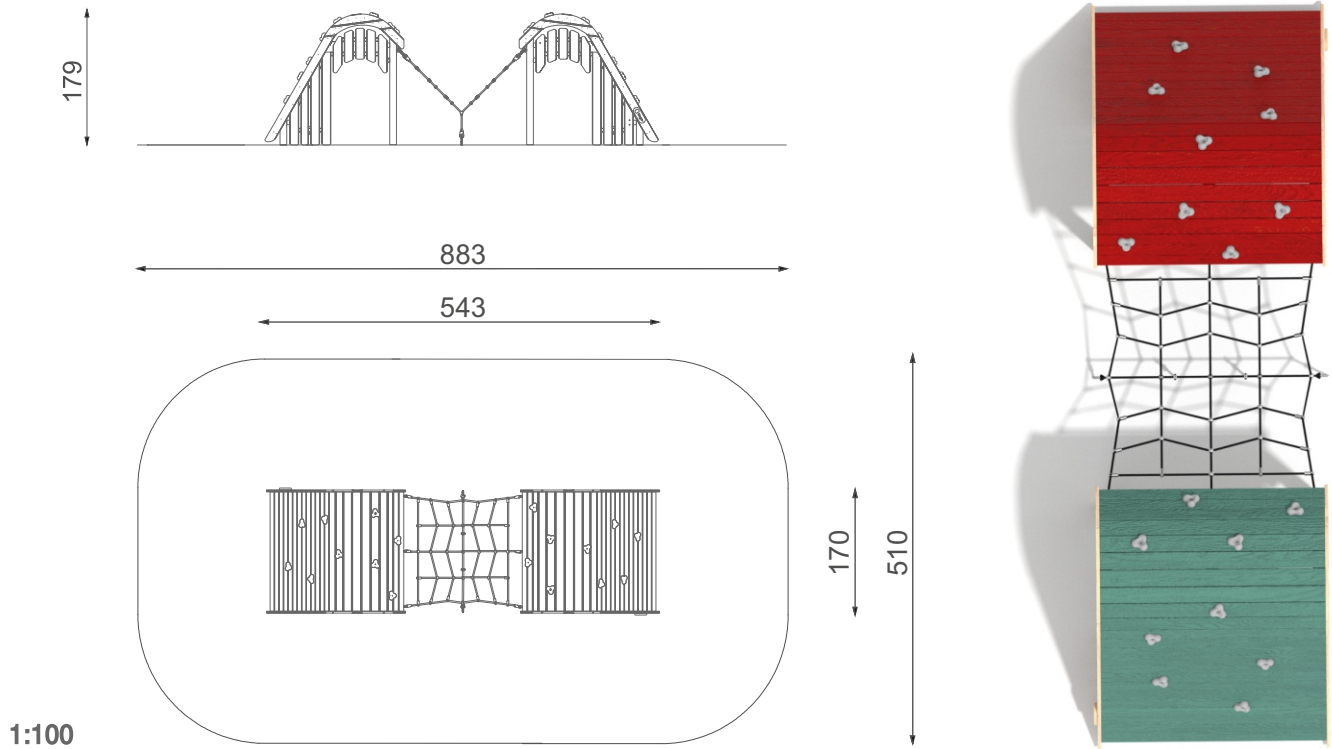

Information about the product

Dimensions	543 x 170 cm
Safety zone	883 x 510 cm
Safety zone area	~42,5 m ²
Overall height	179 cm
Free fall height	179 cm
Amount of users	30
Tallest element	226 cm
Heaviest element	97 kg
Product complies with EN 1176-1:2017-12	Yes
Availability of spare parts	Yes
Age range	1-12

According to EN 1176-1:2017-12 norm, the product requires applying a safety surface according to the product's free fall height.

Functions

Socialising

Sensory Integration

Climbing

Let's **Buglo**

Materials

Natural robinia wood

16 mm diameter polypropylene ropes pp-multislip, with a steel core.

Climbing rocks made of chippings and colourful polyester resin