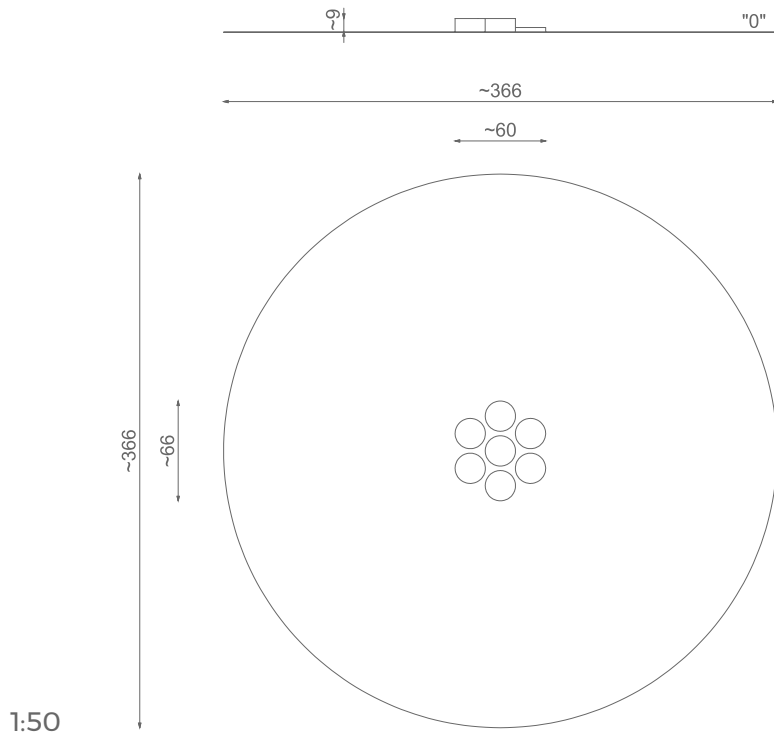

Information about the product

Dimensions	-66 x 60 cm
Safety zone	-366 x 366 cm
Safety zone area	10 m ²
Overall height	9 cm
Free fall height	9 cm
Amount of users	2
Tallest element	59 cm
Heaviest element	19,5 kg
Product complies with EN 1176-1:2017-12	Yes
Availability of spare parts	Yes
Age range	1-12

According to EN 1176-1:2017-12 norm, the product requires applying a safety surface according to the product's free fall height.

Functions

Balancing

Jumping

Socialising

Let's **Buglo**

Materials

Natural robinia wood