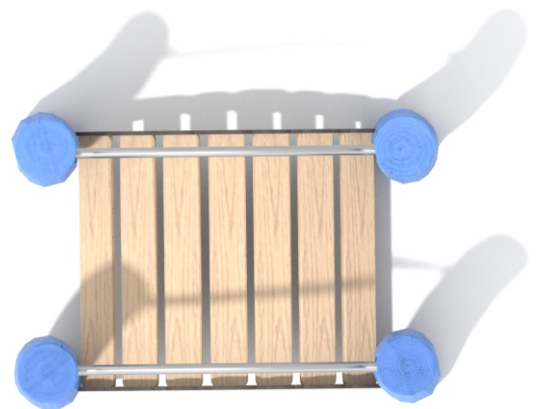

Information about the product

Dimensions	-140 x 94 cm
Safety zone	-440 x 394 cm
Safety zone area	-15,4 m ²
Overall height	105 cm
Free fall height	40 cm
Amount of users	2
Tallest element	175 cm
Heaviest element	58 kg
Product complies with EN 1176-1:2017-12	Yes
Availability of spare parts	Yes
Age range	1-12

According to EN 1176-1:2017-12 norm, the product requires applying a safety surface according to the product's free fall height.

Functions

obstacle course

Socialising

 Let's **Buglo**

Materials

Natural robinia wood

Robinia painted with a special water-based paint. Quick-drying, vapour-permeable providing a semi-gloss finish.

Elements made of stainless steel AISI304 totally resistant to various weather conditions.

Elements made of coloured, highest quality HPL 13 mm completely resistant to moisture and UV.