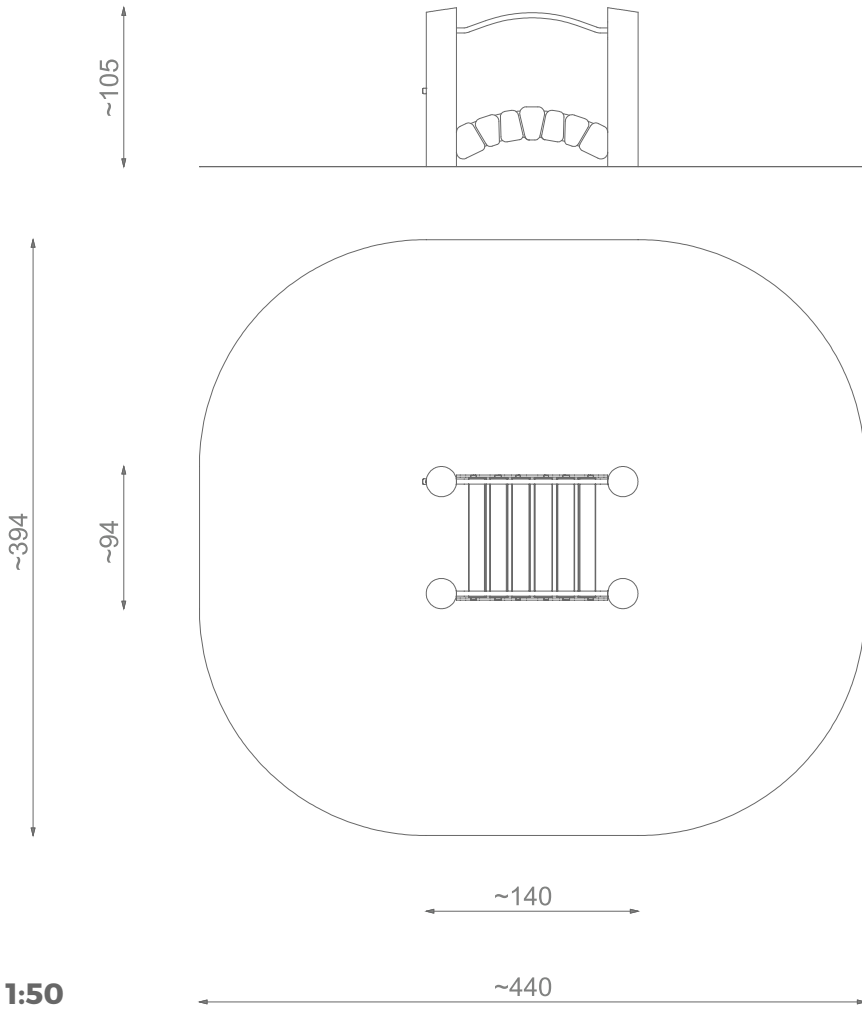

Information about the product

Dimensions	-140 x 94 cm
Safety zone	-440 x 394 cm
Safety zone area	-15,4 m ²
Overall height	105 cm
Free fall height	40 cm
Amount of users	2
Tallest element	175 cm
Heaviest element	58 kg
Product complies with EN 1176-1:2017-12	Yes
Availability of spare parts	Yes
Age range	1-12

According to EN 1176-1:2017-12 norm, the product requires applying a safety surface according to the product's free fall height.

Functions

obstacle course

Socialising

 Let's **Buglo**

Materials

Natural robinia wood

Elements made of coloured, highest quality HPL 13 mm completely resistant to moisture and UV.